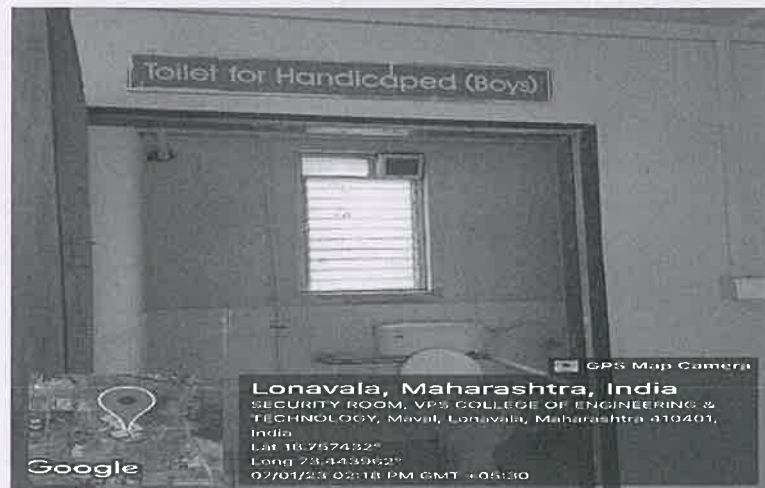

BOYS TOILET ROOM

Address: Gat No. 685, Mauje, Waksai, Maval, Lonavala, Pune 410405, Maharashtra, India

Tel: 8830513028 | 9762853831
Email: principalevpset.in | adminvpset.in
URL: www.vpset.in

Approved by AICTE Delhi
Recognized by DTE (6815)
Affiliated to SPPU Pune (CEGP02002C)