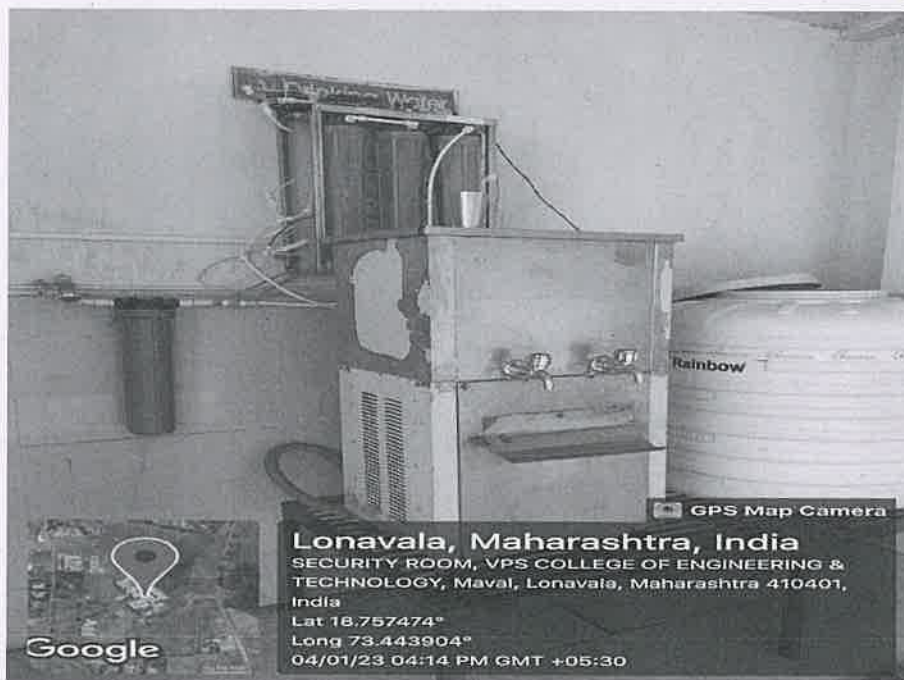

EXAM SECTION

SERVER BOX

STATIONARY SECTION

RO WATER

Address: Gat No. 685, Mauje,
Waknai, Maval, Lonavala, Pune
410405, Maharashtra, India

Tel: 8830513028 | 9762853831
Email: principale@vpscet.in | admin@vpscet.in
URL: www.vpscet.in