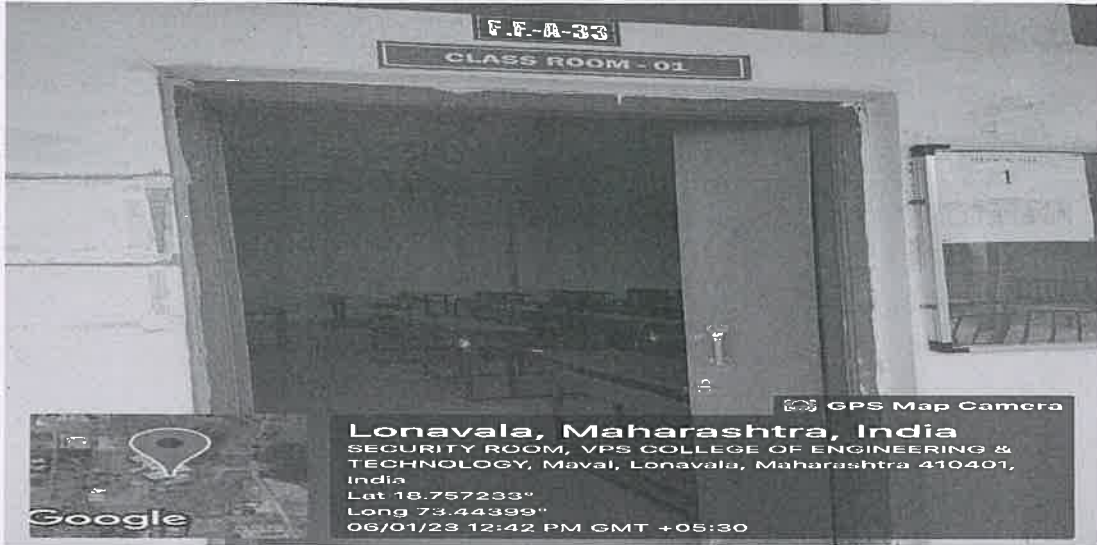

FF-A -33

Address: Gat No. 685, Mauje, Waksai, Maval, Lonavala, Pune 410405, Maharashtra, India

Tel: 8830513028 | 9762853831
Email: principale@vpset.in | admin@vpset.in
URL: www.vpset.in

Approved by AICTE Delhi
Recognized by DTE (6815)
Affiliated to SPPU Pune (CEGP020020)